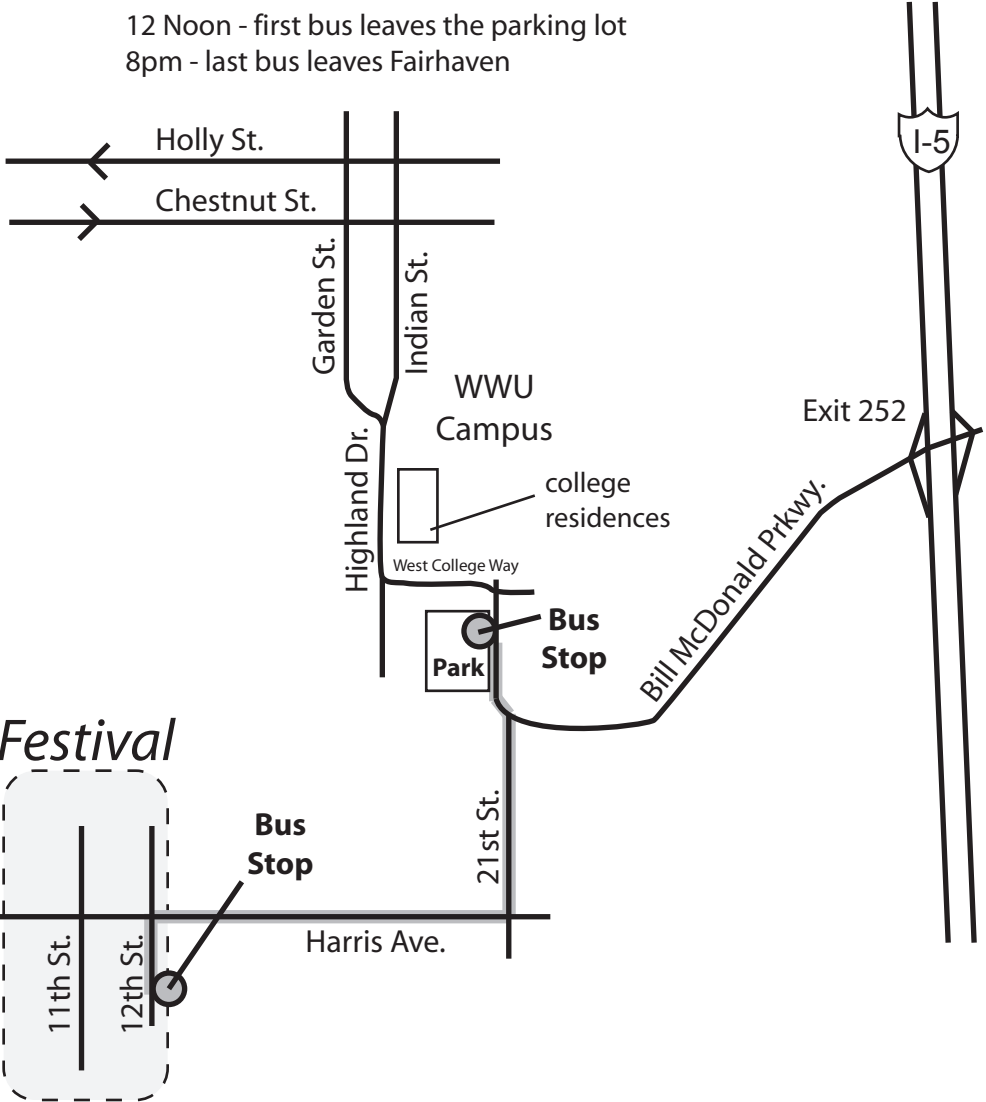

Avoid the parking problems near the festival -- take the quick, convenient bus.

It All Ends in Fairhaven Park & Ride

Bus from the Park & Ride approximately every 15 minutes.
5 minute ride to Fairhaven.

75 cents each way. All WTA passes are valid.

12 Noon - first bus leaves the parking lot
8pm - last bus leaves Fairhaven

A collaborative service of Whatcom Transit Authority, Western Washington University and the Fairhaven Association.